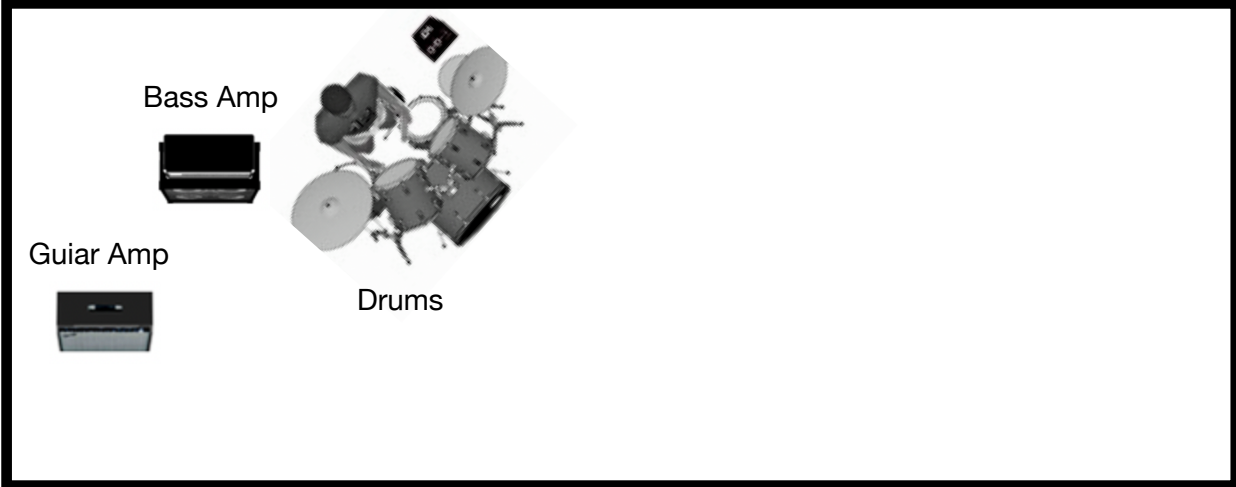

# DYJF Hanover Hall Stage Map

**Audience**

- ✕ Music Stand
- Chair
- Microphone x 3